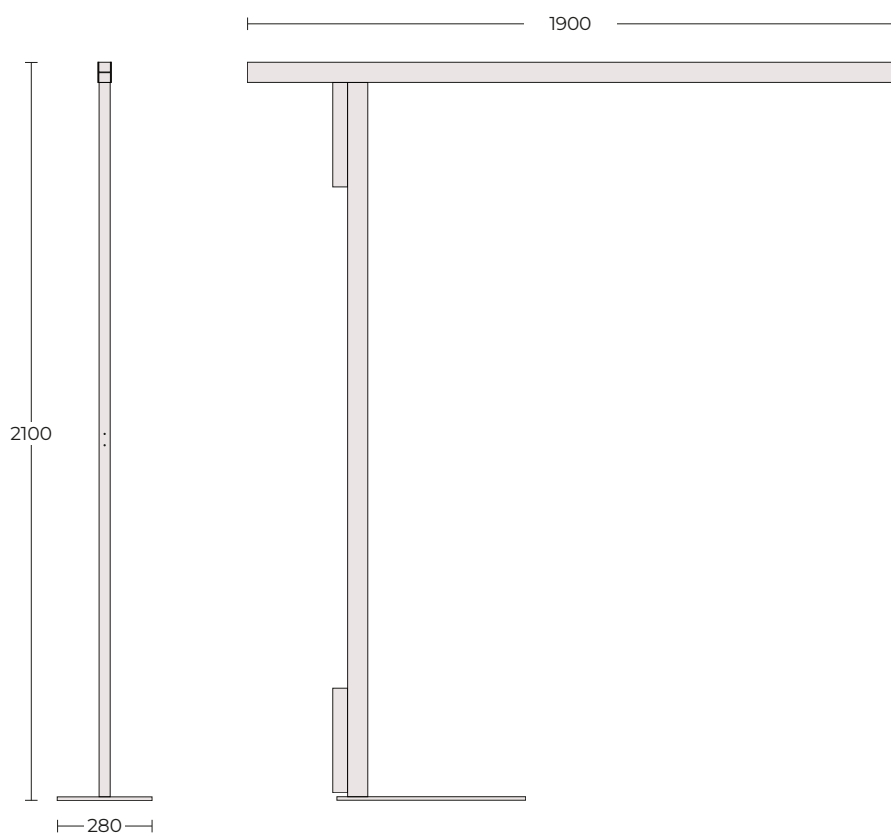

gamma prodotti  
product range

FLUSSO LUMINOSO (LM)	POTENZA (W)	EFFICACIA (LM/W)	CCT	EMISSIONE	INSTALLAZIONE	CABLAGGIO
LUMINOUS FLUX (LM)	POWER (W)	EFFICACY (LM/W)	CCT	EMISSION	INSTALLATION	WIRING
5143	20+20	○ 117	/830	Diretto/Indiretto <i>Direct/Indirect</i>	Terra <i>Floor</i>	Touch DALI D2D
4529		● 103	/830			
4436		○ 101	/930			
3965		● 90	/930			